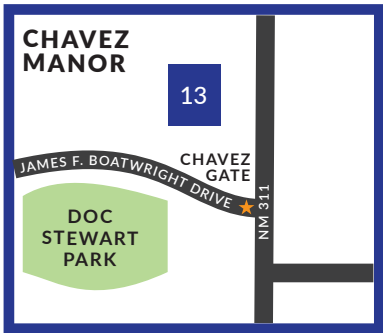

CANNON AFB

FORCE SUPPORT & POINTS OF INTEREST

MAP LEGEND

- 1) Aero Club
- 2) Airmen's Attic
- 3) Military & Family Readiness Center
- 4) Airmen Leadership School
- 5) Auto Skills
- 6) Base Theater
- 7) Burger King
- 8) BX
- 9) Cannon CDC
- 10) Cannon Lanes
- 11) Cannon Library
- 12) Caprock Inn
- 13) Chavez CDC
- 14) Chip Shot Dining Room
- 15) Commissary
- 16) Community Center
- 17) Domino's Pizza
- 18) Fitness Center
- 18a) Cammando Fitness & Aquatic Center
- 19) Information, Tickets & Travel (ITT)
- 20) Landing Zone
- 21) Marketing Office
- 22) Medical Group
- 23) Outdoor Rec
- 24) Military Personnel Flight
- 25) Pecos Trail Dining Facility
- 26) DZ Aquatic Center (Outdoor Pool)
- 27) Resale Lot
- 28) School Age Program
- 29) Shopette
- 30) Subway
- 31) Starbucks
- 32) Popeyes
- 33) Tailgate Sports Lounge
- 34) Thrift Store
- 35) Whispering Winds Golf Course
- 36) Youth Center