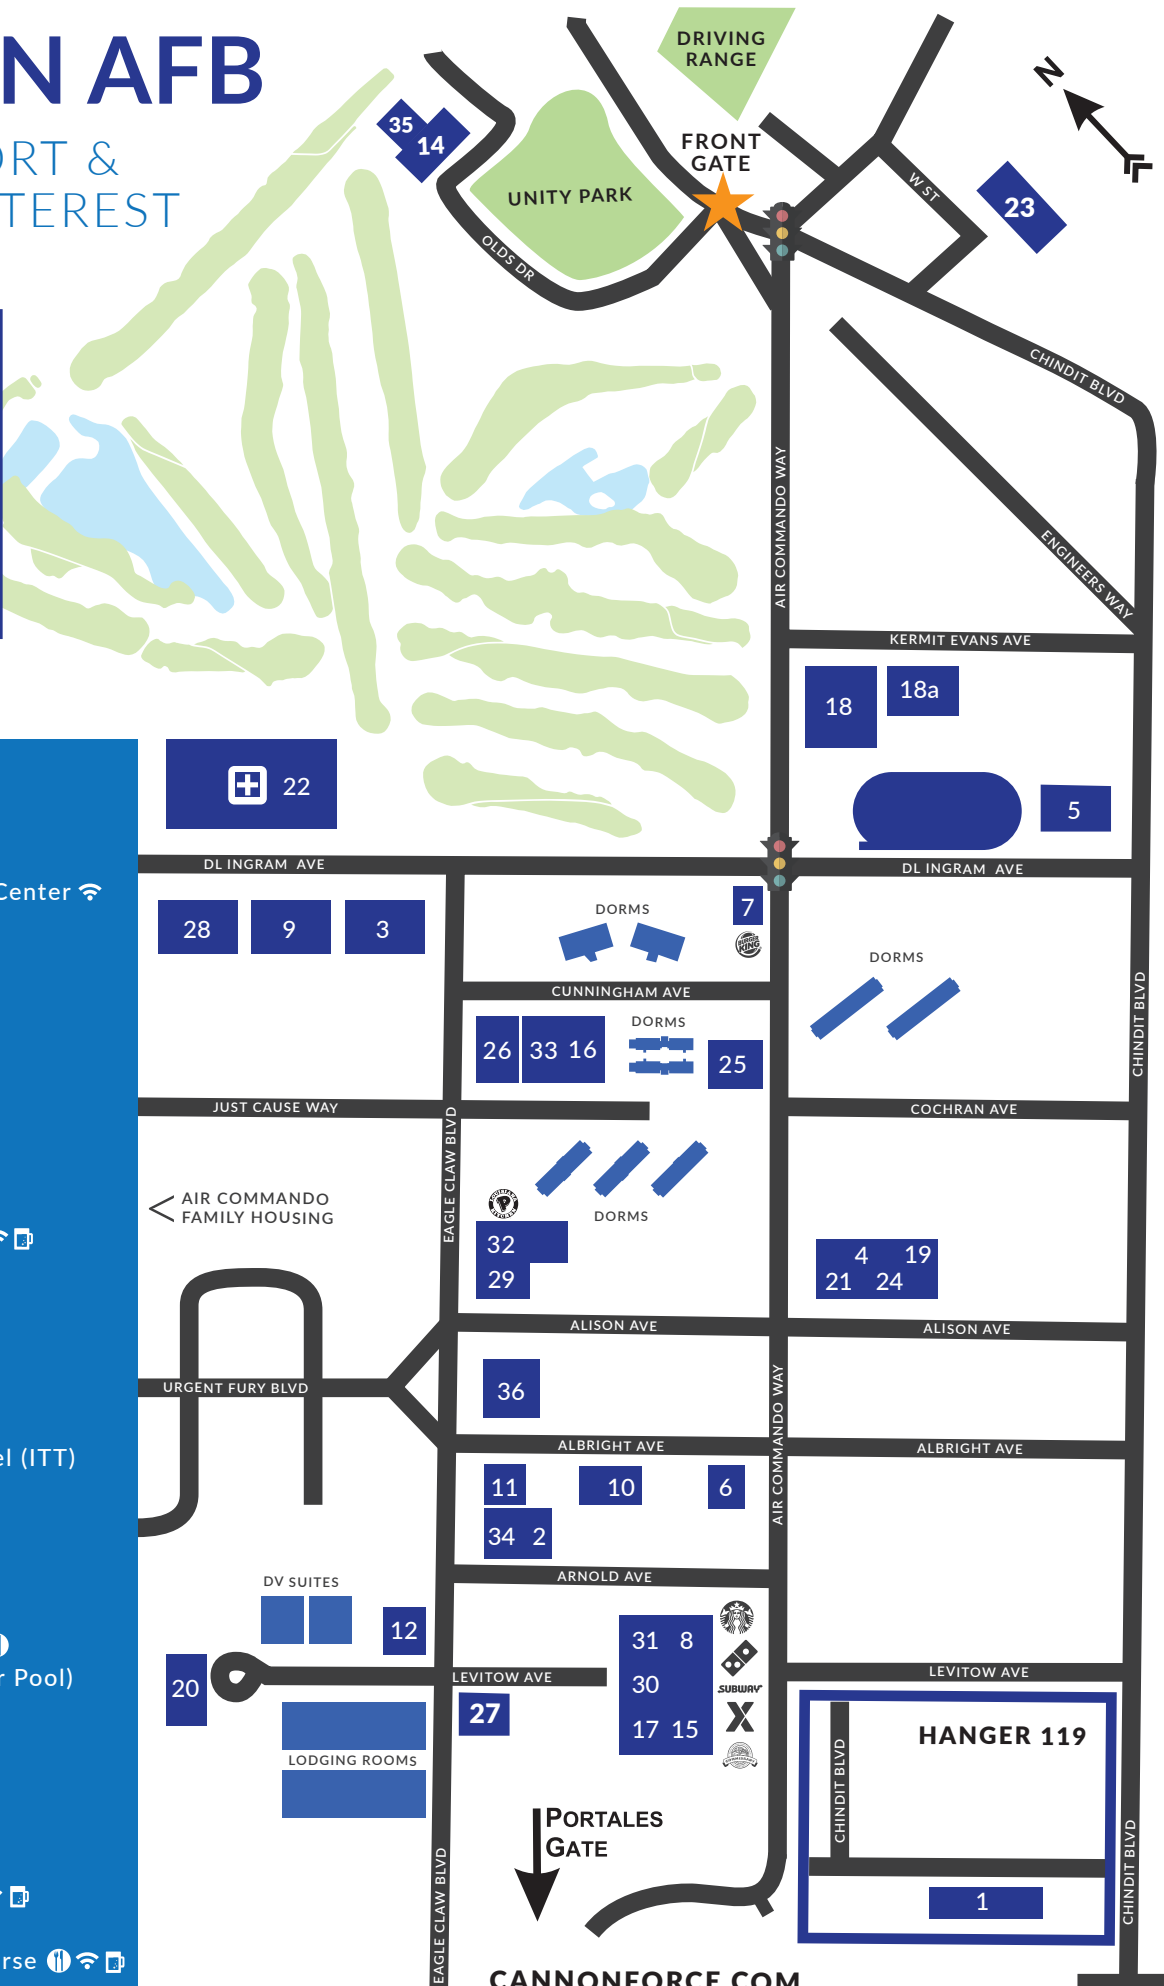

CANNON AFB

FORCE SUPPORT & POINTS OF INTEREST

MAP LEGEND

- 1) Aero Club
- 2) Airmen's Attic
- 3) Military & Family Readiness Center
- 4) Airmen Leadership School
- 5) Auto Skills
- 6) Base Theater
- 7) Burger King
- 8) BX
- 9) Cannon CDC
- 10) Cannon Lanes
- 11) Cannon Library
- 12) Caprock Inn
- 13) Chavez CDC
- 14) Chip Shot Dining Room
- 15) Commissary
- 16) Community Center
- 17) Domino's Pizza
- 18) Fitness Center
- 18a) Cammando Fitness & Aquatic Center
- 19) Information, Tickets & Travel (ITT)
- 20) Landing Zone
- 21) Marketing Office
- 22) Medical Group
- 23) Outdoor Rec
- 24) Military Personnel Flight
- 25) Pecos Trail Dining Facility
- 26) DZ Aquatic Center (Outdoor Pool)
- 27) Resale Lot
- 28) School Age Program
- 29) Shopette
- 30) Subway
- 31) Starbucks
- 32) Popeyes
- 33) Tailgate Sports Lounge
- 34) Thrift Store
- 35) Whispering Winds Golf Course
- 36) Youth Center